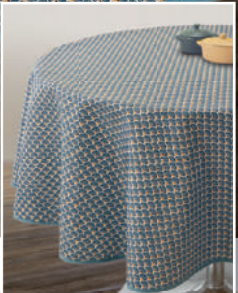

- 100% polyester
- Ronde diam. 160 cm ~~20,00~~ **10,00 €**
 - Rectangle 150 x 200 cm ~~22,00~~ **11,00 €**
 - Rectangle 150 x 240 cm ~~26,00~~ **13,00 €**
 - Rectangle 150 x 300 cm ~~28,00~~ **14,00 €**
 - Rectangle 150 x 350 cm ~~30,00~~ **15,00 €**
 - Ovale 150 x 240 cm ~~26,00~~ **13,00 €**